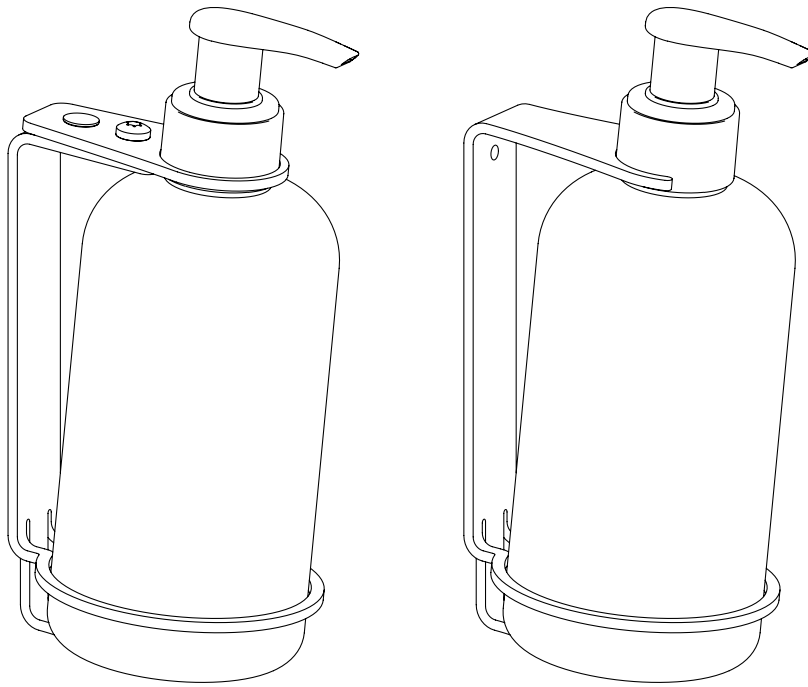

Bottle holders

Lockable and non-locking

Description

Bottle holders for spas and hotels that free up space at wash basins, in bathrooms and showers

Customisable design

This product is customisable for different bottles, please contact us and we will be happy to help you.

Mounting

All bottle holders are delivered with or without holes for wall mounting with screws or glue.

Material and color

Powder coated stainless steel, made in Sweden.

Lockable bottle holder

The lockable bottle holder satisfies the need both for mounting and exposing your beauty products in an attractive and functional manner. The bottle holder provides maximum exposure for locked beauty products for the guests without signalling distrust.

Open bottle holder

The bottle simply clicks into place in the open bottle holder. It exposes beauty products with a minimalist style that puts focus on the product.

SPAZA

www.spaza.se
info@spaza.se
+46(0)762171155