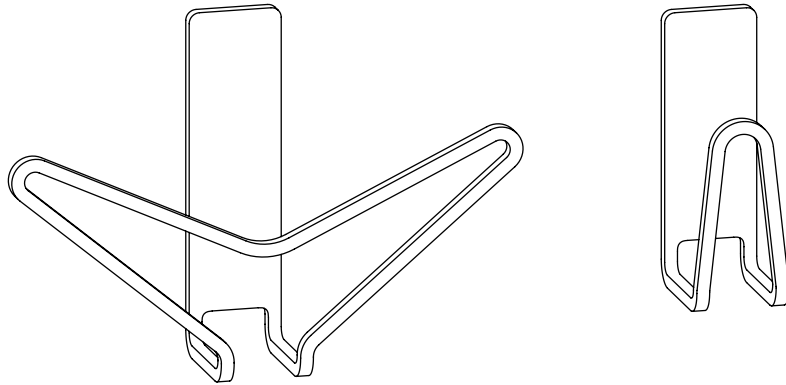

Hooks

Single and double hooks

Description

Hooks create space for hanging towels, bathrobes and clothes in rooms and bathing environments. The single hook is designed in the classic SPAZA style.

Mounting

Mug holder is delivered with or without holes for wall mounting with screws or glue.

Material and color

Powder coated stainless steel, made in Sweden.

Customisable design

This product is customisable, please contact us and we will be happy to help you.