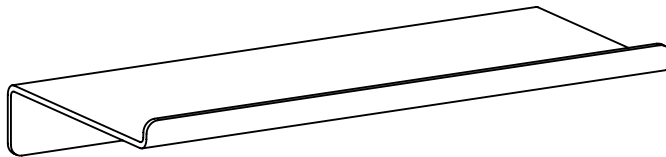

Shelves

For shower and interior

Description

Shelves in different sizes create handy spaces and help keep your bathroom in order.

Customisable design

This product is customisable for different sizes, please contact us and we will be happy to help you.

Material and color

Powder coated stainless steel, made in Sweden.

Mounting

All shelves are delivered with or without holes for wall mounting with screws or glue.

SPAZA

www.spaza.se
info@spaza.se
+46(0)762171155