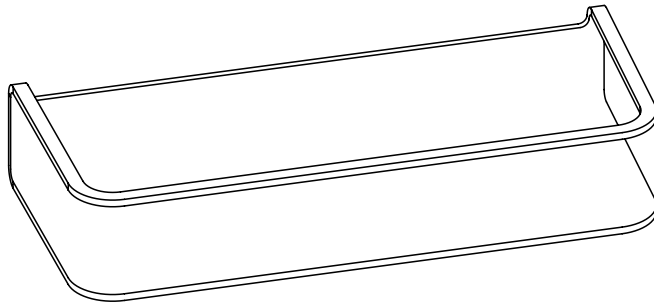

Shelves

For shower and interior

Description

Shelves in different sizes create handy spaces and help keep your bathroom in order.

Customisable design

This product is customisable for different sizes, please contact us and we will be happy to help you.

Material and color

Powder coated stainless steel, made in Sweden.

Mounting

All shelves are delivered with or without holes for wall mounting with screws or glue.

SPAZA

www.spaza.se
info@spaza.se
+46(0)762171155