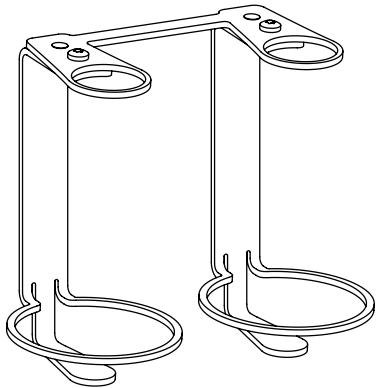

Installation

All of Spaza's products can be delivered with or without holes for mounting with screws or adhesives, depending on the customer's preference. Spaza has developed an adhesive kit for different requirements (Extreme, Super and Primer). Mounting with adhesives results in a stylish installation, keeps things simple and does not impair the bathroom's waterproofing. Feel free to get in touch if you need advice on the best way to mount our products!

Products

Bottle Holders

Bottle Holder Lockable

Locks the bottle with a locking plate. Fix to the wall with screw or glue with or without screw holes.

Bottle Holder open

Mount the bottle simply with a click! Fix to the wall with screw or glue with or without screw holes.

Bottle Holder Semi-Lockable

Locks the bottle by mounting the pump after the bottle is mounted in the holder. Fix to the wall with screw or glue with or without screw holes.

Products

Bottle Holders

Bottle Holder Lockable Double

Locks two bottles with a mutual locking plate. Fix to the wall with screw or glue with or without screw holes.

Bottle Holder Lockable Triple

Locks three bottles with a mutual locking plate. Fix to the wall with screw or glue with or without screw holes.