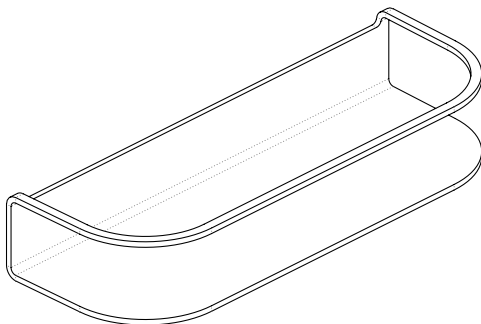

Locks two bottles with a mutual locking plate. Fix to the wall with screw or glue with or without screw holes.

Bottle Holder Lockable Triple

Locks three bottles with a mutual locking plate. Fix to the wall with screw or glue with or without screw holes.

Products

Shelves

Shelf 200x70x40

Fix to the wall with screw or glue with or without screw holes.

Shelf 250x85x45

Fix to the wall with screw or glue with or without screw holes in product.

Shelf 300x100x50

Fix to the wall with screw or glue with or without screw holes in product.

Products

Trays

Tray 90x90
With anti-slip feet

Tray 200x90
With anti-slip feet

Tray 270x160
With anti-slip feet

Products

Mug Holders

Mug Holder