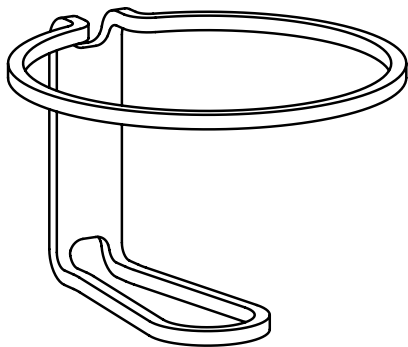

Products

Shelves

Shelf 200x70x40

Fix to the wall with screw or glue with or without screw holes.

Shelf 250x85x45

Fix to the wall with screw or glue with or without screw holes in product.

Shelf 300x100x50

Fix to the wall with screw or glue with or without screw holes in product.

Products

Trays

Tray 90x90
With anti-slip feet

Tray 200x90
With anti-slip feet

Tray 270x160
With anti-slip feet

Products

Mug Holders

Mug Holder

Fix to the wall with screw or glue with or without screw holes.

Products

Hooks

Hook single

Fix to the wall with screw or glue with or without screw holes.

Hook double

Fix to the wall with screw or glue with or without screw holes.