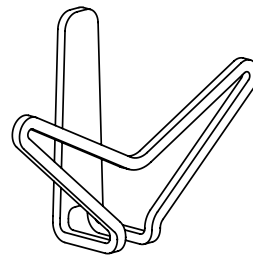

Products

Shelves

Shelf 200x70x40

Fix to the wall with screw or glue with or without screw holes.

Shelf 250x85x45

Fix to the wall with screw or glue with or without screw holes in product.

Shelf 300x100x50

Fix to the wall with screw or glue with or without screw holes in product.

Products

Trays

Tray 90x90
With anti-slip feet

Tray 200x90
With anti-slip feet

Tray 270x160
With anti-slip feet

Products

Mug Holders

Mug Holder

Fix to the wall with screw or glue with or without screw holes.

Products

Hooks

Hook single

Fix to the wall with screw or glue with or without screw holes.

Hook double

Fix to the wall with screw or glue with or without screw holes.