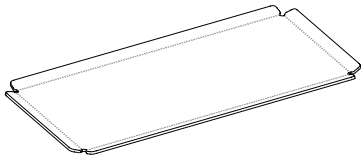

Products

Shelves

Shelf 200x70x40

Fix to the wall with screw or glue with or without screw holes.

Shelf 250x85x45

Fix to the wall with screw or glue with or without screw holes in product.

Shelf 300x100x50

Fix to the wall with screw or glue with or without screw holes in product.

Products

Trays

Tray 90x90
With anti-slip feet

Tray 200x90
With anti-slip feet

Tray 270x160
With anti-slip feet

Products

Mug Holders

Mug Holder