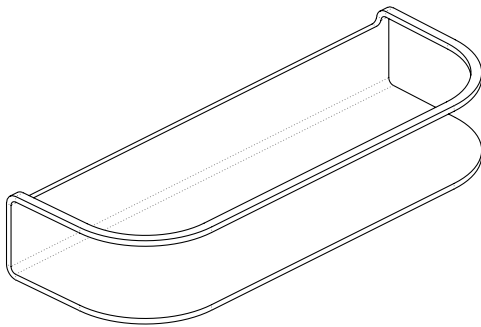

Locks two bottles with a mutual locking plate. Fix to the wall with screw or glue with or without screw holes.

Bottle Holder Lockable Triple

Locks three bottles with a mutual locking plate. Fix to the wall with screw or glue with or without screw holes.

Products

Shelves

Shelf 200x70x40

Fix to the wall with screw or glue with or without screw holes.

Shelf 250x85x45

Fix to the wall with screw or glue with or without screw holes in product.

Shelf 300x100x50

Fix to the wall with screw or glue with or without screw holes in product.

Products

Trays

Tray 90x90
With anti-slip feet

Tray 200x90
With anti-slip feet

Tray 270x160
With anti-slip feet

Products

Mug Holders

Mug Holder