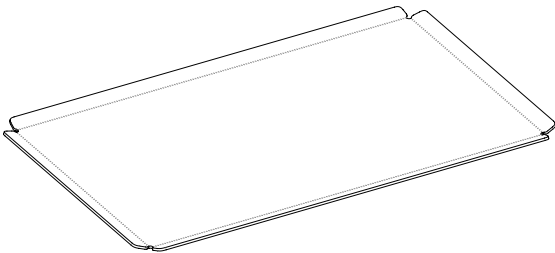

Products

Shelves

Shelf 200x70x40

Fix to the wall with screw or glue with or without screw holes.

Shelf 250x85x45

Fix to the wall with screw or glue with or without screw holes in product.

Shelf 300x100x50

Fix to the wall with screw or glue with or without screw holes in product.

Products

Trays

Tray 90x90
With anti-slip feet

Tray 200x90
With anti-slip feet

Tray 270x160
With anti-slip feet

Products

Mug Holders

Mug Holder