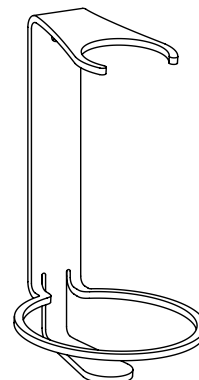

Installation

All of Spaza's products can be delivered with or without holes for mounting with screws or adhesives, depending on the customer's preference. Spaza has developed an adhesive kit for different requirements (Extreme, Super and Primer). Mounting with adhesives results in a stylish installation, keeps things simple and does not impair the bathroom's waterproofing. Feel free to get in touch if you need advice on the best way to mount our products!

Products

Bottle Holders

Bottle Holder Lockable

Locks the bottle with a locking plate. Fix to the wall with screw or glue with or without screw holes.

Bottle Holder open

Mount the bottle simply with a click! Fix to the wall with screw or glue with or without screw holes.