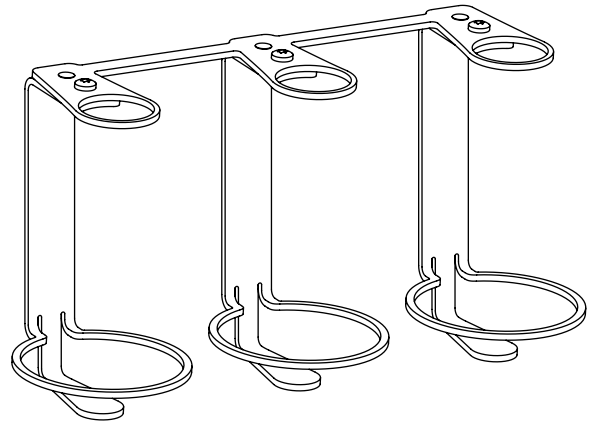

Products

Bottle Holders

Bottle Holder Lockable

Locks the bottle with a locking plate. Fix to the wall with screw or glue with or without screw holes.

Bottle Holder open

Mount the bottle simply with a click! Fix to the wall with screw or glue with or without screw holes.

Bottle Holder Semi-Lockable

Locks the bottle by mounting the pump after the bottle is mounted in the holder. Fix to the wall with screw or glue with or without screw holes.

Products

Bottle Holders

Bottle Holder Lockable Double

Locks two bottles with a mutual locking plate. Fix to the wall with screw or glue with or without screw holes.

Bottle Holder Lockable Triple

Locks three bottles with a mutual locking plate. Fix to the wall with screw or glue with or without screw holes.

Products

Shelves

Shelf 200x70x40

Fix to the wall with screw or glue with or without screw holes.

Shelf 250x85x45

Fix to the wall with screw or glue with or without screw holes in product.

Shelf 300x100x50

Fix to the wall with screw or glue with or without screw holes in product.