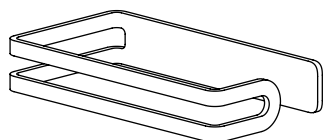

Products

Dispensers and Toilet Paper Holders

Toilet Paper Holder

Fix to the wall with screw or glue with or without screw holes.