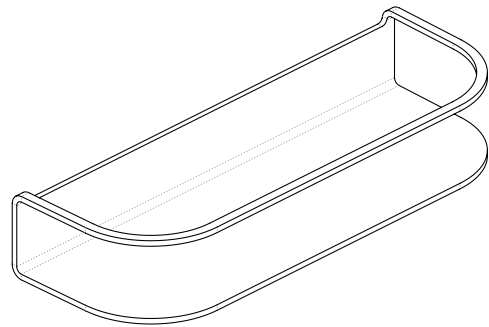

Locks two bottles with a mutual locking plate. Fix to the wall with screw or glue with or without screw holes.

Bottle Holder Lockable Triple

Locks three bottles with a mutual locking plate. Fix to the wall with screw or glue with or without screw holes.

Products

Shelves

Shelf 200x70x40

Fix to the wall with screw or glue with or without screw holes.

Shelf 250x85x45

Fix to the wall with screw or glue with or without screw holes in product.

Shelf 300x100x50

Fix to the wall with screw or glue with or without screw holes in product.

Products

Trays

Tray 90x90
With anti-slip feet

Tray 200x90
With anti-slip feet

Tray 270x160
With anti-slip feet

Products

Mug Holders

Mug Holder