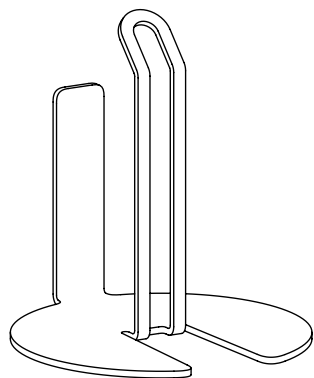

Extra Toilet Paper Holder Single or Double

Fix to the wall with screw or glue with or without screw holes.